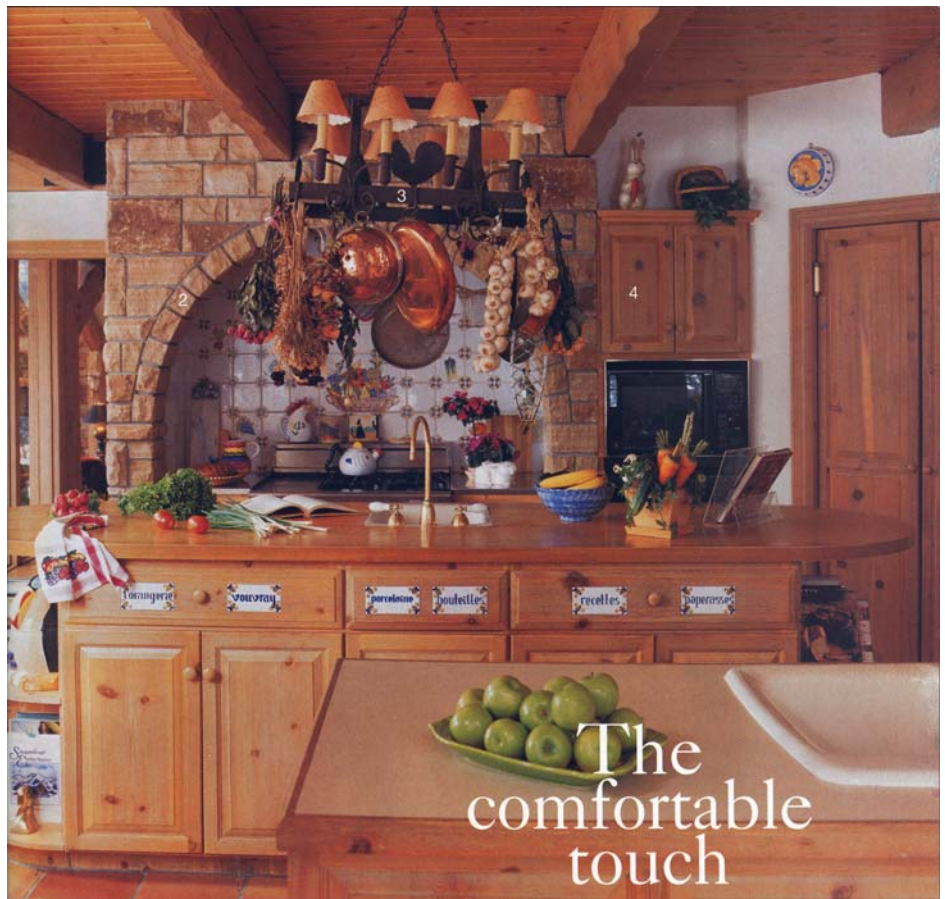

The Gray Residence

featured in:

Country Kitchen

When restaurateur Reggie Gray and wife Pam decided to build a hillside home on the edge of the historic district of Breckenridge, Colorado, they wanted a bright, workable kitchen where family and friends could mingle.

“Reggie is a gourmet chef, so we wanted a kitchen that would be up to his standards,” says architect Jon Gunson, of Custom Mountain Architects of Breckenridge, who helped the couple design their home. “We wanted to combine Reggie’s desire for a gourmet kitchen with Pam’s desire for a cozy and inviting place.”

■ 3. THE HANDMADE clay-tile floor and functional hanging chandelier/pot rack reinforce the rustic charm of the space.

■ 4. WIRE-BRUSHED, whitewashed pine cabinets have a homey, aged look that feels just right in a country-themed kitchen.

Wire-brushed, whitewashed pine cabinets surround the kitchen and reflect the relaxed, country theme. A flagstone arch over the ranch gives the kitchen a focal point while the hanging pot rack/chandelier over the center island, the rustic handmade clay tile floor and some distressed Douglas fir beams on the ceiling add warmth and architectural interest. A built-in rattan sofa with pillows and cushions on one side of the kitchen gives friends a place to sit and watch the cook. "We did lots of features in this kitchen to make it friendly for both Reggie and Pam," adds Gunson.